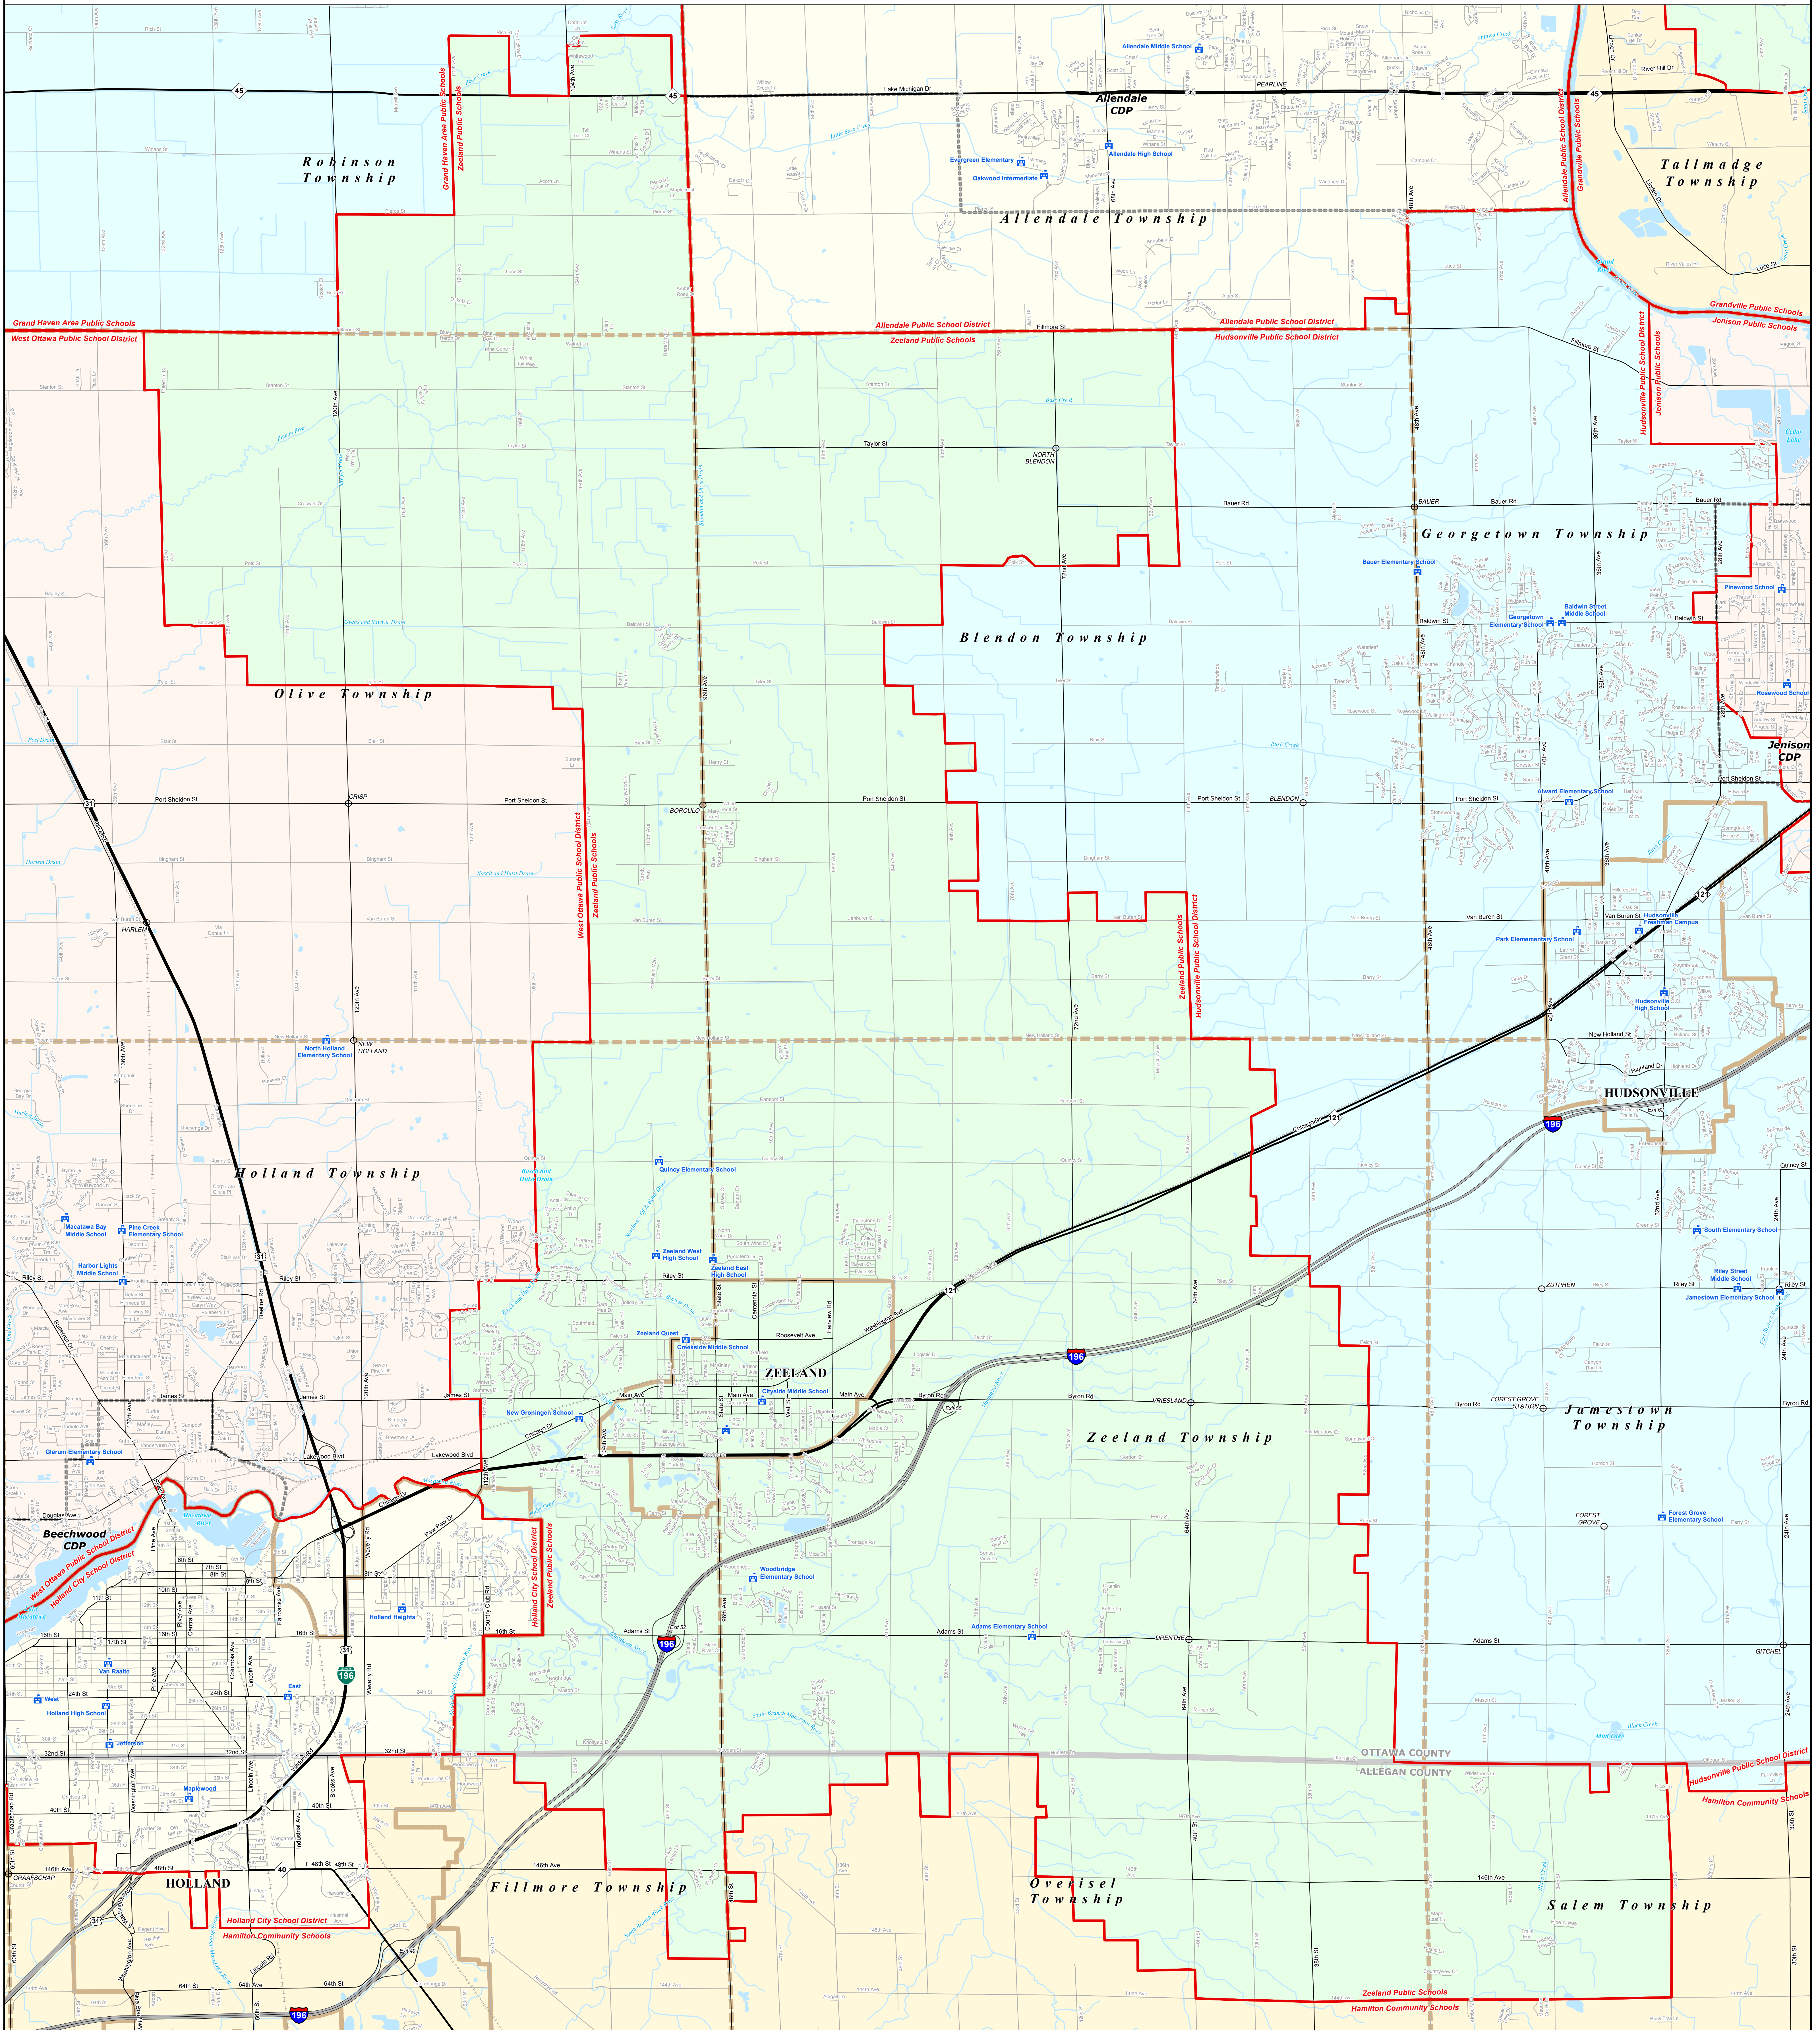

ZEELAND PUBLIC SCHOOLS

Ottawa Area ISD

*Note: Non K-12 School Districts identified with Asterisk (*) in Name

11/14/13

Legend	
School District	Unincorporated Place
County	Water Feature
City	River, Stream, or Drain
Township	Freeway
Village	Highway
Census Designated Place	Primary Road
	Local Road
	Railroad

Source: Michigan Geographic Framework, v13a